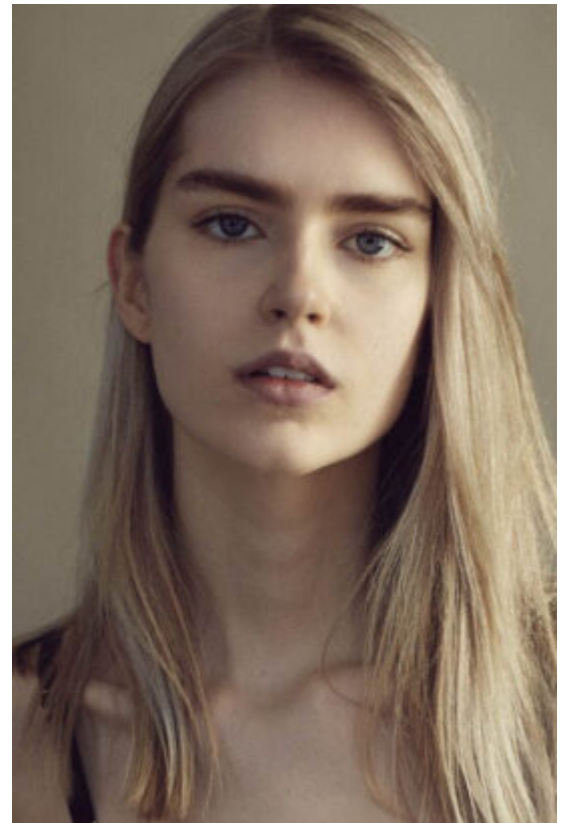

TRUE MODELS

Marlies Borrink

180 | 81 / 61 / 88 / 40 | Light Blond / Blue