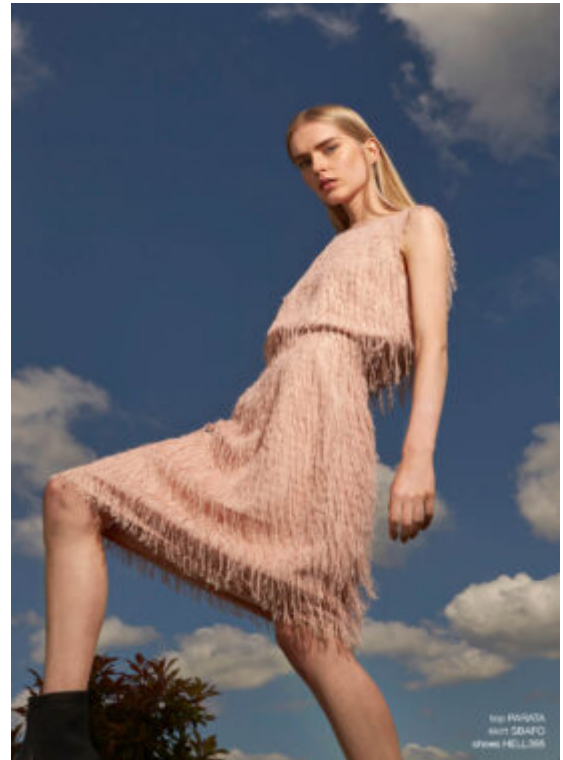

TRUE MODELS

Marlies Borrink

180 | 81 / 61 / 88 / 40 | Light Blond / Blue

TRUE MODELS

Marlies Borrink

180 | 81 / 61 / 88 / 40 | Light Blond / Blue

TRUE MODELS

Marlies Borrink

180 | 81 / 61 / 88 / 40 | Light Blond / Blue

TRUE MODELS

Marlies Borrink

180 | 81 / 61 / 88 / 40 | Light Blond / Blue

TRUE MODELS

Marlies Borrink

180 | 81 / 61 / 88 / 40 | Light Blond / Blue

TRUE MODELS

ALDO

ALDO CAREZZA
TROUSERS ORANGE
SHOES NELL'80

JACKO TUBBY
SHIRT CARACA
TROUSERS FELTNE

Marlies Borrink

180 | 81 / 61 / 88 / 40 | Light Blond / Blue

TRUE MODELS

Marlies Borrink

180 | 81 / 61 / 88 / 40 | Light Blond / Blue